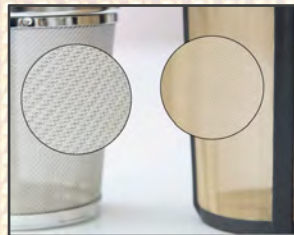

finum®

Manufacturers est. 1845

... do yourself a flavor!

finum.com

GLASS SYSTEMS

TEA GLASS SYSTEM 200ml

The **finum**® glass systems are equipped with perfectly matching permanent filters – a simple and elegant solution for individual tea brewing. Each system comes with a hat to prevent heat loss and to serve as drip-off tray after brewing. The hat makes it easy to brew, pure tea right at the table.

EASY BREWING

■ FILTER
■ MADE IN
■ GERMANY

finum.com

GLASS SYSTEMS

TEA GLASS SYSTEM 200ml

ITEM NO. 62/424.60.0X

MEASUREMENTS Permanent filter H 7.5 cm
Glass H 9.3 cm; D 9.8 cm

200ml / 8oz
For tea leaves, coffee and herbs
Micro-fine stainless steel mesh
Tasteless
Lid serves as drip-off tray
Heat-resistant
Borosilicate glass
BPA-free

FEATURES Easy to clean
Dishwasher safe

COLORS black (0) blue (6)

PACKAGING 1 glass + 1 filter + 1 lid (set) / box; 6 boxes / master carton;
540 boxes / pallet; 4 languages (DE, EN, FR, ES)

Microfine stainless steel mesh,
hot annealed, **WITHOUT** chemicals!